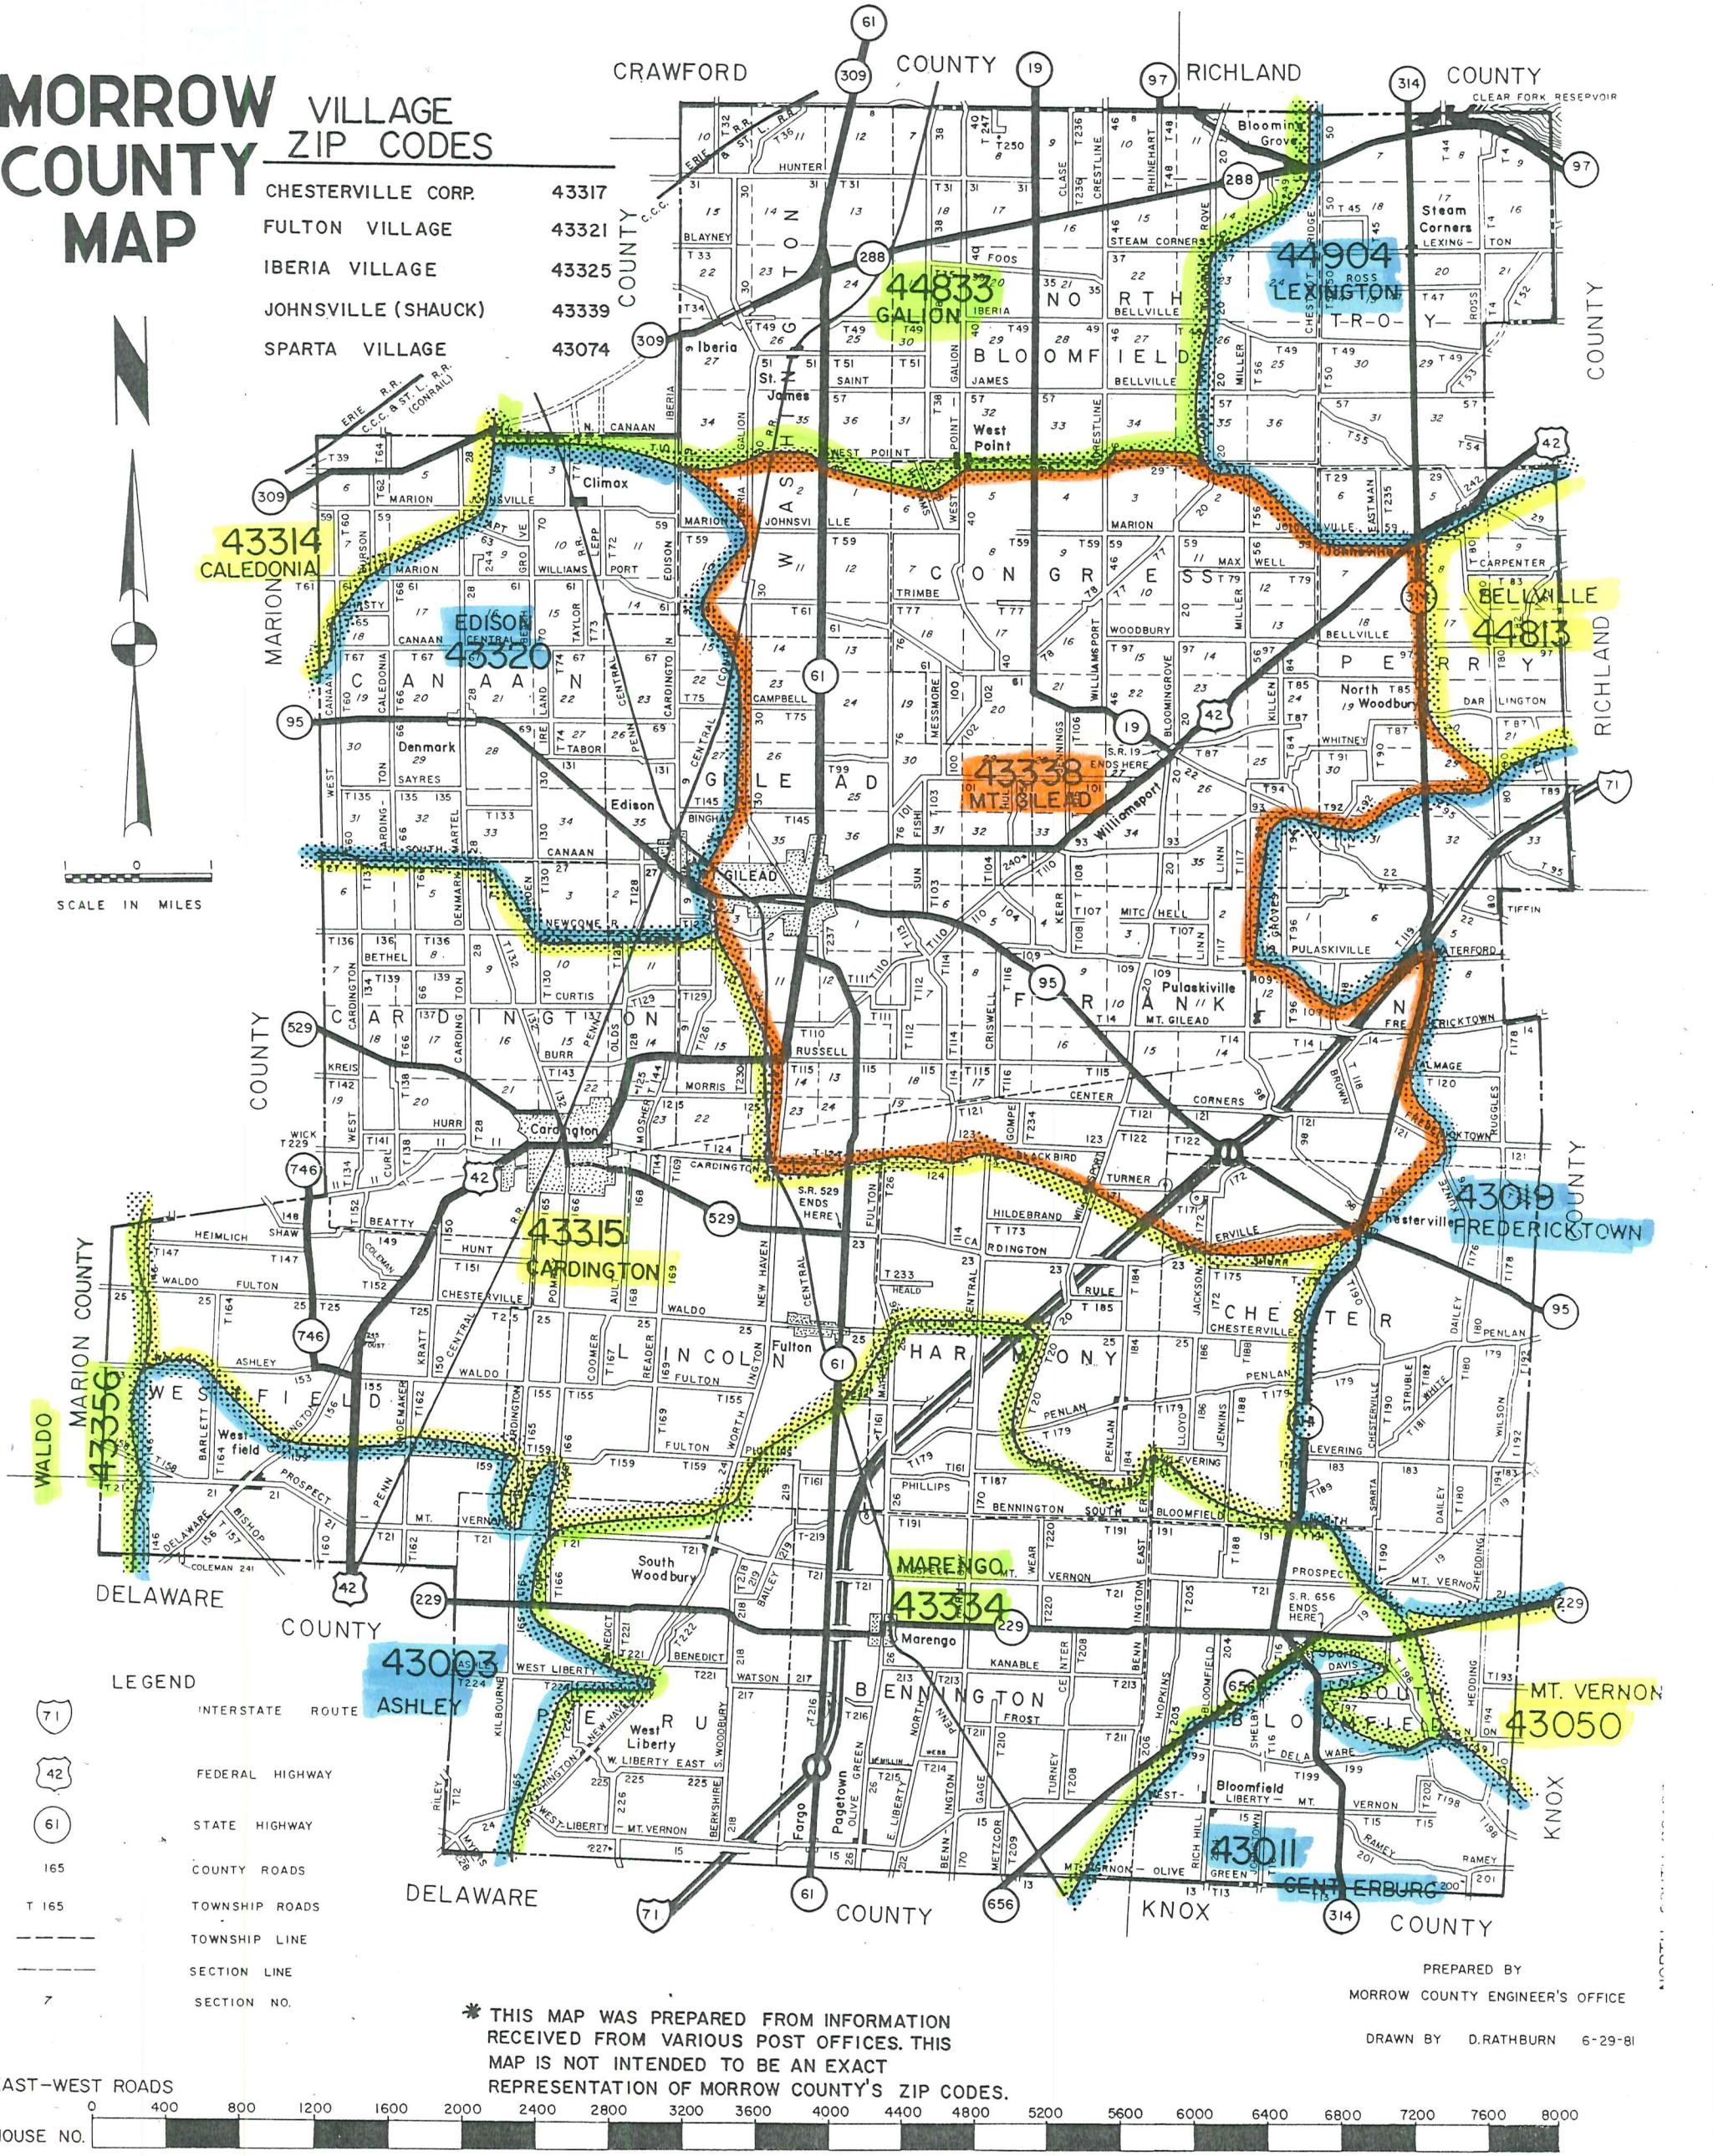

MORROW COUNTY MAP

VILLAGE ZIP CODES

CHESTERVILLE CORP.	43317
FULTON VILLAGE	43321
IBERIA VILLAGE	43325
JOHNSVILLE (SHAUCK)	43339
SPARTA VILLAGE	43074

LEGEND

	INTERSTATE ROUTE
	FEDERAL HIGHWAY
	STATE HIGHWAY
	COUNTY ROADS
	TOWNSHIP ROADS
	TOWNSHIP LINE
	SECTION LINE
	SECTION NO.

* THIS MAP WAS PREPARED FROM INFORMATION RECEIVED FROM VARIOUS POST OFFICES. THIS MAP IS NOT INTENDED TO BE AN EXACT REPRESENTATION OF MORROW COUNTY'S ZIP CODES.

PREPARED BY MORROW COUNTY ENGINEER'S OFFICE
DRAWN BY D. RATHBURN 6-29-81